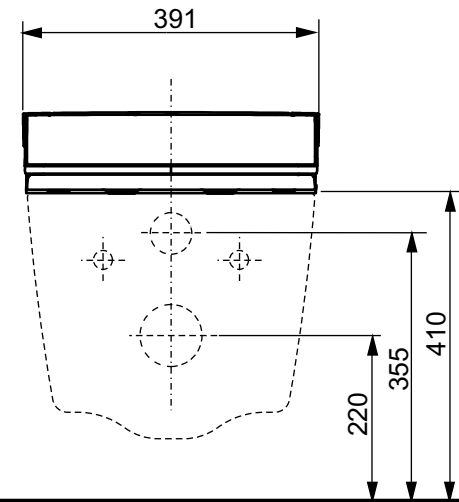

±0=OKFFB

TO BE COMBINED WITH:

- |   |               |
|---|---------------|
| 1. SP WC, wall-hung, just to be used for the mentioned WASHLET® | CW522ERY      |
| 2. Flush Plate for TOTO Sanitary Modul                          | MB175M#SS     |
| 3. Sanitary Modul for WASHLET® with automatic flush             | WH182EAT      |
|   | WH183EAT (UK) |

Designation		<b>TOTO</b>		
<b>WASHLET®</b> SW auto flush, incl. remote controller TCF804C2G				
Altered		Scale	1:10	
		Signed		T.G.
		Date		19/04/2023
			This drawing including the respective data may neither be duplicated nor modified nor altered without the consent of TOTO Europe GmbH. The usage of the data/technical drawings takes place at user's own risk and under exclusion of any liability of TOTO Europe GmbH and/or of the companies of the TOTO-Group. The indicated dimensions are not binding; products are subject to change.	