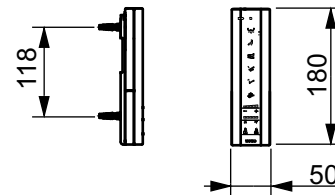

±0=OKFFB

TO BE COMBINED WITH:

- |   |               |
|---|---------------|
| 1. SP WC, wall-hung, just to be used for the mentioned WASHLET® | CW522ERY      |
| 2. Flush Plate for TOTO Sanitary Modul                          | MB175M#SS     |
| 3. Sanitary Modul for WASHLET® with automatic flush             | WH182EAT      |
|   | WH183EAT (UK) |

Designation		<b>TOTO</b>		
<b>WASHLET®</b> SW auto flush, incl. remote controller TCF804C2G				
Altered		Scale	1:10	
		Signed		T.G.
		Date		19/04/2023
			This drawing including the respective data may neither be duplicated nor modified nor altered without the consent of TOTO Europe GmbH. The usage of the data/technical drawings takes place at user's own risk and under exclusion of any liability of TOTO Europe GmbH and/or of the companies of the TOTO-Group. The indicated dimensions are not binding; products are subject to change.	