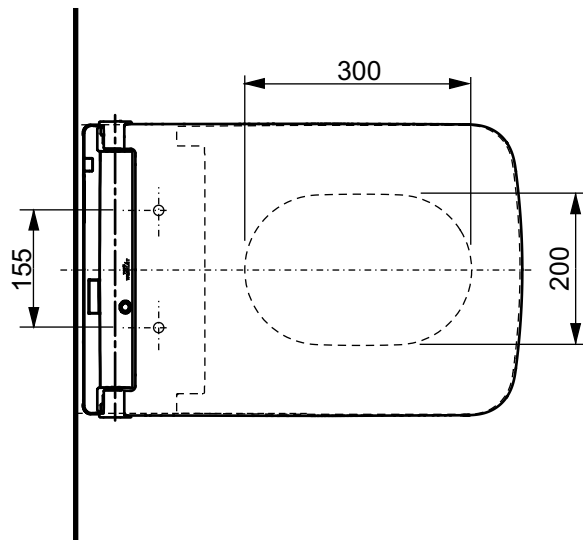

±0=OKFFB

TO BE COMBINED WITH:

- |   |               |
|---|---------------|
| 1. SP WC, wall-hung, just to be used for the mentioned WASHLET® | CW522ERY      |
| 2. Flush Plate for TOTO Sanitary Modul                          | MB175M#SS     |
| 3. Sanitary Modul for WASHLET® with automatic flush             | WH182EAT      |
|   | WH183EAT (UK) |

Designation		<b>TOTO</b>		
<b>WASHLET®</b> SW auto flush, incl. remote controller TCF804C2G				
Altered		Scale	1:10	
		Signed		T.G.
		Date		19/04/2023
			This drawing including the respective data may neither be duplicated nor modified nor altered without the consent of TOTO Europe GmbH. The usage of the data/technical drawings takes place at user's own risk and under exclusion of any liability of TOTO Europe GmbH and/or of the companies of the TOTO-Group. The indicated dimensions are not binding; products are subject to change.	