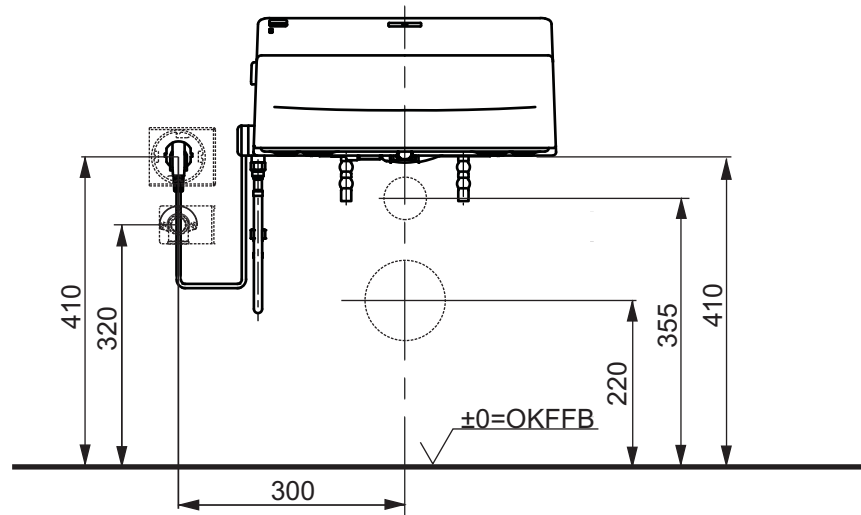

TO BE COMBINED WITH:

1. WC seat - square, VC150
2. Washlet GL, TCF891G

Designation		TOTO	
NC SERIES NC/S WC, close coupled CW761Y + SW761Y			
Altered		Scale 1:10	
		Signed	T.G.
		Date	07/08/2012
			This drawing including the respective data may neither be duplicated nor modified nor altered without the consent of TOTO Europe GmbH. The usage of the data/technical drawings takes place at user's own risk and under exclusion of any liability of TOTO Europe GmbH and/or of the companies of the TOTO-Group. The indicated dimensions are not binding; products are subject to change.

Designation		TOTO	
NC SERIES WC seat, square VC150			
Altered		Scale	
		1:7.5	
		Signed	T.G.
		Date	26/8/2010
			This drawing including the respective data may neither be duplicated nor modified nor altered without the consent of TOTO Europe GmbH. The usage of the data/technical drawings takes place at user's own risk and under exclusion of any liability of TOTO Europe GmbH and/or of the companies of the TOTO-Group. The indicated dimensions are not binding; products are subject to change.

Designation		TOTO	
WASHLET GL TCF891G			
Altered	Scale	1:10	
	Signed	T.G.	
	Date	26/8/2010	
		This drawing including the respective data may neither be duplicated nor modified nor altered without the consent of TOTO Europe GmbH. The usage of the data/technical drawings takes place at user's own risk and under exclusion of any liability of TOTO Europe GmbH and/or of the companies of the TOTO-Group. The indicated dimensions are not binding; products are subject to change.	