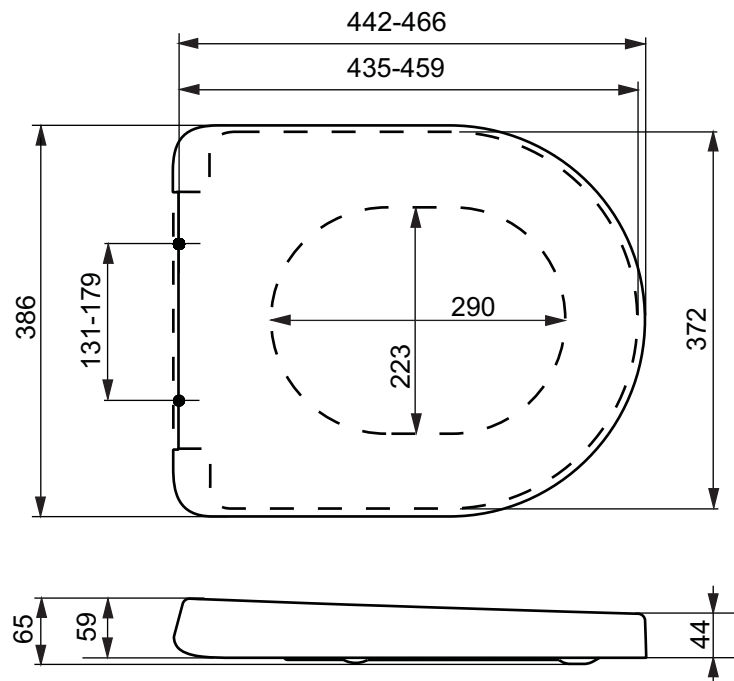

TO BE COMBINED WITH:

1. WC seat - square, VC150
2. Washlet GL, TCF891G

Designation		TOTO	
NC SERIES NC/S WC, close coupled CW761Y + SW761Y			
Altered		Scale 1:10	
		Signed	T.G.
		Date	07/08/2012
			This drawing including the respective data may neither be duplicated nor modified nor altered without the consent of TOTO Europe GmbH. The usage of the data/technical drawings takes place at user's own risk and under exclusion of any liability of TOTO Europe GmbH and/or of the companies of the TOTO-Group. The indicated dimensions are not binding; products are subject to change.

Designation		TOTO	
NC SERIES WC seat, square VC150			
Altered		Scale	
		1:7.5	
		Signed	T.G.
		Date	26/8/2010
			This drawing including the respective data may neither be duplicated nor modified nor altered without the consent of TOTO Europe GmbH. The usage of the data/technical drawings takes place at user's own risk and under exclusion of any liability of TOTO Europe GmbH and/or of the companies of the TOTO-Group. The indicated dimensions are not binding; products are subject to change.

Designation		TOTO	
WASHLET GL TCF891G			
Altered	Scale	1:10	
	Signed	T.G.	
	Date	26/8/2010	
		This drawing including the respective data may neither be duplicated nor modified nor altered without the consent of TOTO Europe GmbH. The usage of the data/technical drawings takes place at user's own risk and under exclusion of any liability of TOTO Europe GmbH and/or of the companies of the TOTO-Group. The indicated dimensions are not binding; products are subject to change.	