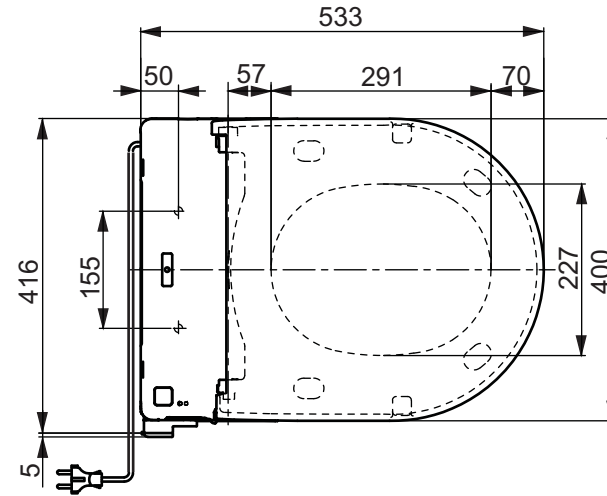

TO BE COMBINED WITH:

1. WC seat - square, VC150
2. Washlet GL, TCF891G

Designation		TOTO	
NC SERIES NC/S WC, close coupled CW761Y + SW761Y			
Altered		Scale 1:10	
		Signed	T.G.
		Date	07/08/2012
			This drawing including the respective data may neither be duplicated nor modified nor altered without the consent of TOTO Europe GmbH. The usage of the data/technical drawings takes place at user's own risk and under exclusion of any liability of TOTO Europe GmbH and/or of the companies of the TOTO-Group. The indicated dimensions are not binding; products are subject to change.

Designation		TOTO	
NC SERIES WC seat, square VC150			
Altered		Scale	
		1:7.5	
		Signed	T.G.
		Date	26/8/2010
			This drawing including the respective data may neither be duplicated nor modified nor altered without the consent of TOTO Europe GmbH. The usage of the data/technical drawings takes place at user's own risk and under exclusion of any liability of TOTO Europe GmbH and/or of the companies of the TOTO-Group. The indicated dimensions are not binding; products are subject to change.

Designation		TOTO	
WASHLET GL TCF891G			
Altered	Scale	1:10	
	Signed	T.G.	
	Date	26/8/2010	
		This drawing including the respective data may neither be duplicated nor modified nor altered without the consent of TOTO Europe GmbH. The usage of the data/technical drawings takes place at user's own risk and under exclusion of any liability of TOTO Europe GmbH and/or of the companies of the TOTO-Group. The indicated dimensions are not binding; products are subject to change.	