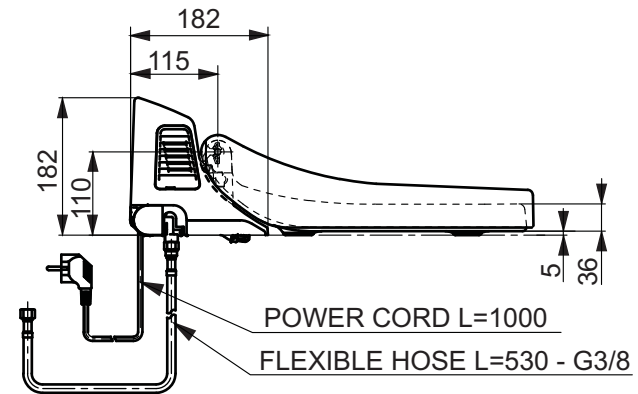

TO BE COMBINED WITH:

1. WC seat - square, VC150
2. Washlet GL, TCF891G

Designation		TOTO	
NC SERIES NC/S WC, close coupled CW761Y + SW761Y			
Altered		Scale 1:10	
		Signed	T.G.
		Date	07/08/2012
			This drawing including the respective data may neither be duplicated nor modified nor altered without the consent of TOTO Europe GmbH. The usage of the data/technical drawings takes place at user's own risk and under exclusion of any liability of TOTO Europe GmbH and/or of the companies of the TOTO-Group. The indicated dimensions are not binding; products are subject to change.

Designation		TOTO	
NC SERIES WC seat, square VC150			
Altered		Scale	
		1:7.5	
		Signed	T.G.
		Date	26/8/2010
			This drawing including the respective data may neither be duplicated nor modified nor altered without the consent of TOTO Europe GmbH. The usage of the data/technical drawings takes place at user's own risk and under exclusion of any liability of TOTO Europe GmbH and/or of the companies of the TOTO-Group. The indicated dimensions are not binding; products are subject to change.

Designation		TOTO	
WASHLET GL TCF891G			
Altered	Scale	1:10	
	Signed	T.G.	
	Date	26/8/2010	
		This drawing including the respective data may neither be duplicated nor modified nor altered without the consent of TOTO Europe GmbH. The usage of the data/technical drawings takes place at user's own risk and under exclusion of any liability of TOTO Europe GmbH and/or of the companies of the TOTO-Group. The indicated dimensions are not binding; products are subject to change.	