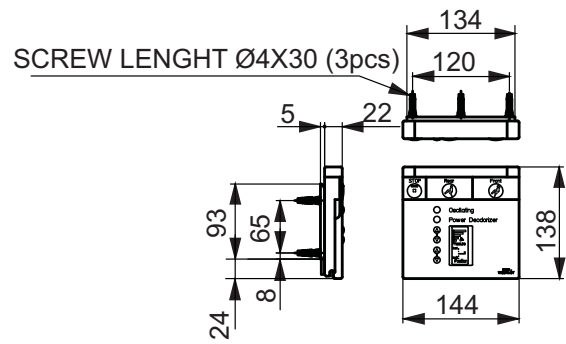

TO BE COMBINED WITH:

1. WC seat - square, VC150
2. Washlet GL, TCF891G

Designation		TOTO	
NC SERIES NC/S WC, close coupled CW761Y + SW761Y			
Altered		Scale 1:10	
		Signed	T.G.
		Date	07/08/2012
			This drawing including the respective data may neither be duplicated nor modified nor altered without the consent of TOTO Europe GmbH. The usage of the data/technical drawings takes place at user's own risk and under exclusion of any liability of TOTO Europe GmbH and/or of the companies of the TOTO-Group. The indicated dimensions are not binding; products are subject to change.

Designation		TOTO	
NC SERIES WC seat, square VC150			
Altered		Scale	
		1:7.5	
		Signed	T.G.
		Date	26/8/2010
			This drawing including the respective data may neither be duplicated nor modified nor altered without the consent of TOTO Europe GmbH. The usage of the data/technical drawings takes place at user's own risk and under exclusion of any liability of TOTO Europe GmbH and/or of the companies of the TOTO-Group. The indicated dimensions are not binding; products are subject to change.

Designation		TOTO	
WASHLET GL TCF891G			
Altered	Scale	1:10	
	Signed	T.G.	
	Date	26/8/2010	
		This drawing including the respective data may neither be duplicated nor modified nor altered without the consent of TOTO Europe GmbH. The usage of the data/technical drawings takes place at user's own risk and under exclusion of any liability of TOTO Europe GmbH and/or of the companies of the TOTO-Group. The indicated dimensions are not binding; products are subject to change.	