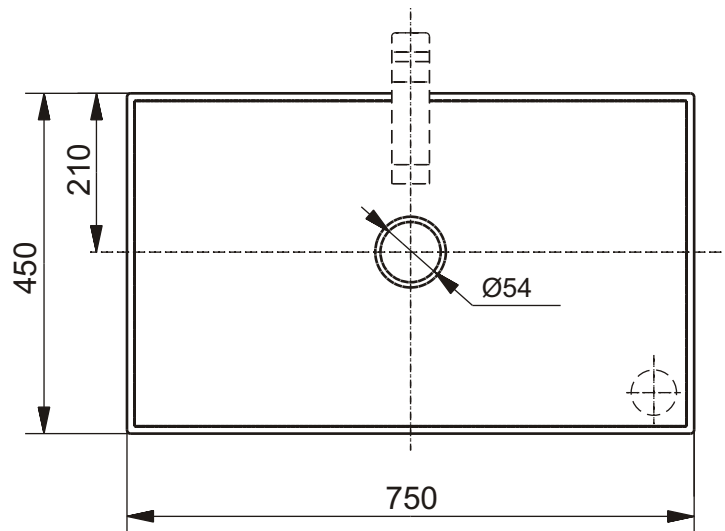

±0=OKFFB

TO BE COMBINED WITH FURNITURE

|  |  |                      |           |
|--|--|----------------------|-----------|
| Designation  |  | <b>TOTO</b>          |           |
| <b>NEOREST SERIES LE</b><br>Washbasin MR720A   |  |                      |           |
| Altered  |  | Scale<br><b>1:10</b> |           |
|  |  | Signed               | T.G.      |
|  |  | Date                 | 26/8/2010 |
| <small>This drawing including the respective data may neither be duplicated nor modified nor altered without the consent of TOTO Europe GmbH. The usage of the data/technical drawings takes place at user's own risk and under exclusion of any liability of TOTO Europe GmbH and/or of the companies of the TOTO-Group. The indicated dimensions are not binding; products are subject to change. Measurements shown may be subject to small variations or are indicative.</small> |  |                      |           |