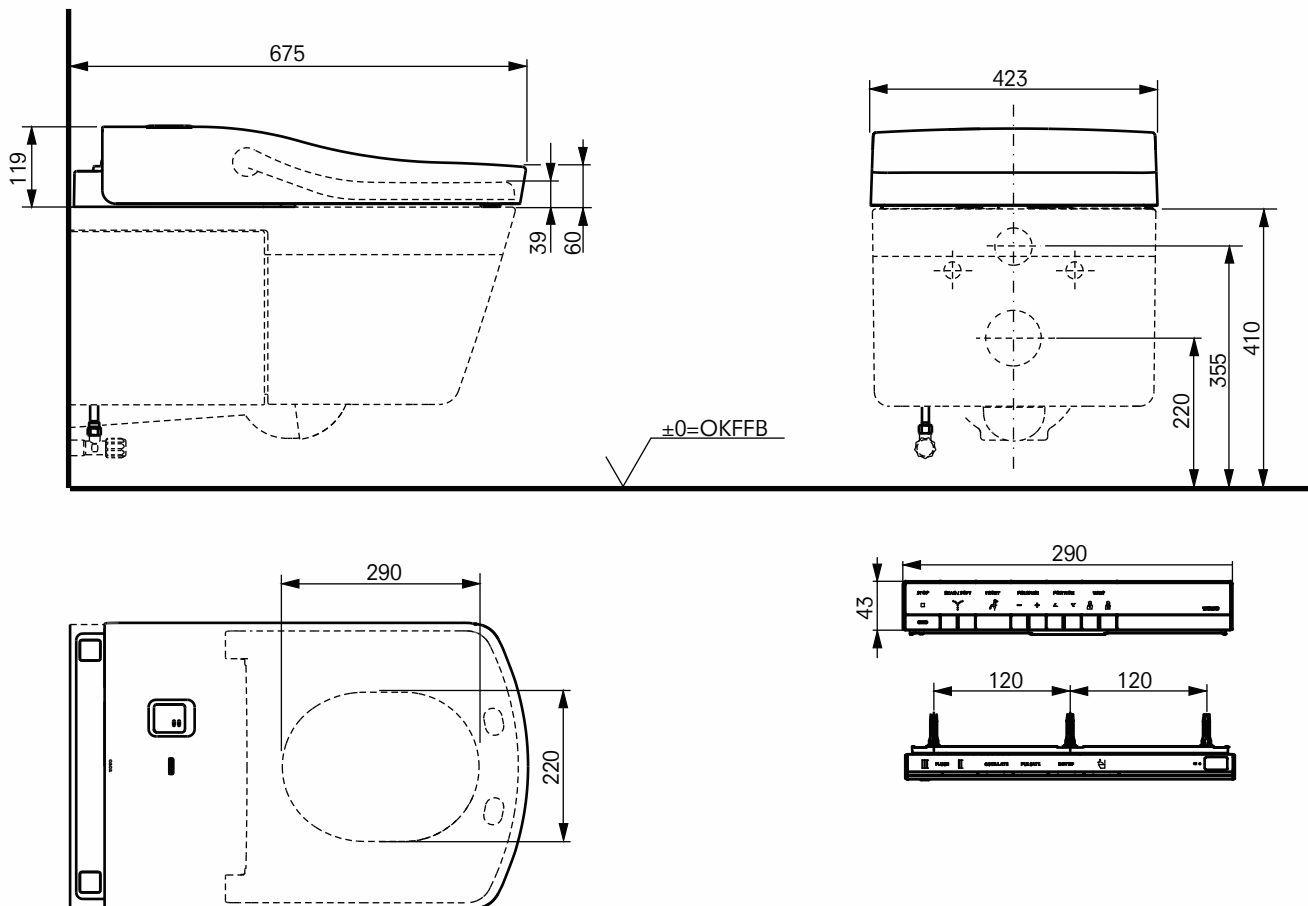

Product code	TCF994WG#NW1
GTIN (EAN)	40 50663 09302 0
Size	w:423xd:675xh:119 (mm)
Weight	11,1 kg
Colour	White
Material	plastic
Technologies	Warm water nozzle, heated seat, Deodorizer, Dryer, EWATER+ for nozzle, EWATER+ for ceramic, Auto functions, PREMIST

TO BE COMBINED WITH:

NEOREST EW WC wallhung	CW994P#NW1
TECEprofil frame	toilet module for NEOREST
Motor unit for Auto Flush	E00004
Push plate	E00003 (glass white)

Weights and measurements shown may be subject to small variations or are indicative.

TECHNICAL DRAWINGS

TOILETS

NEOREST W WC, wall-hung

a

PRODUCT DETAILS

Product code	CW994P#NW1
GTIN (EAN)	40 50663 09304 4
Size	w:418xd:660xh:342 (mm)
Weight	37 kg
Colour	white
Material	ceramic
Technologies	TORNADO FLUSH, CEFIONTECT, RIMLESS, Water saving, 3/6 L

TO BE COMBINED WITH:

WASHLET™ NEOREST EW	TCF994WGE#NW1
TECEprofil frame	toilet module for NEOREST
Motor unit for Auto Flush	E00004
Push plate	E00003 (glass white)

Weights and measurements shown may be subject to small variations or are indicative.