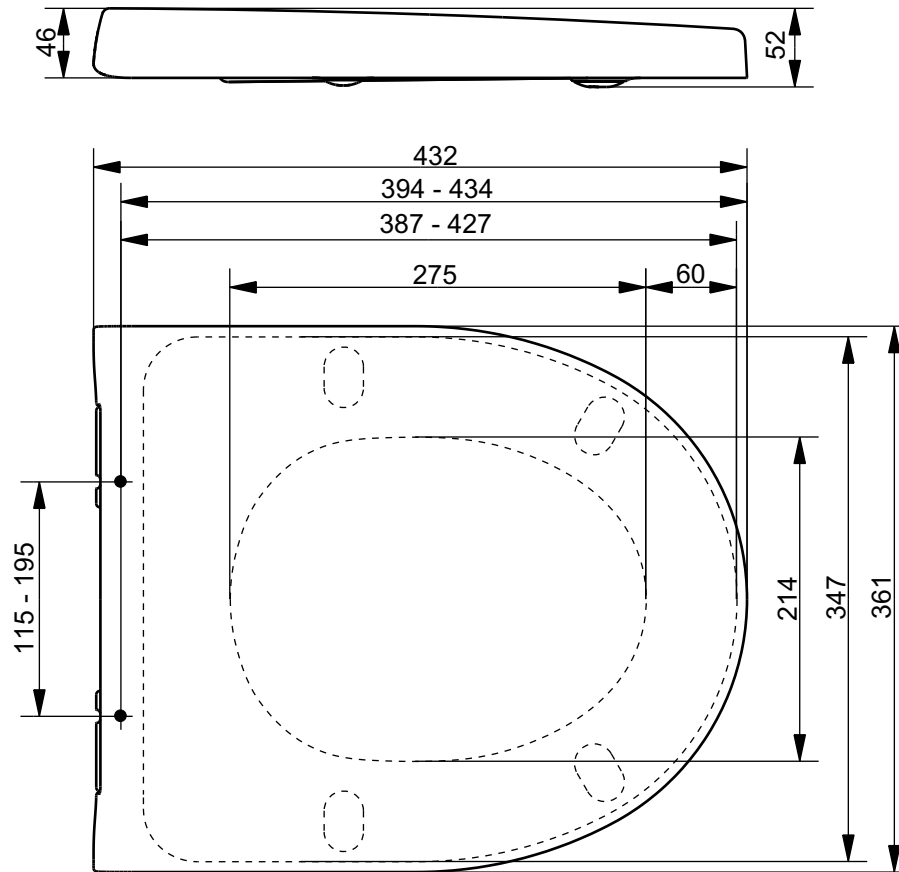

CAN BE COMBINED WITH:

1. CF WC seat with soft-closing VC130
2. CF WC seat VC130U10

Designation		<b>TOTO</b>	
<b>PUBLIC SERIES</b> WC, wallhung CW132Y			
Altered	Scale	1:10	
	Signed	T.G.	
	Date	22/01/2014	
<small>This drawing including the respective data may neither be duplicated nor modified nor altered without the consent of TOTO Europe GmbH. The usage of the data/technical drawings takes place at user's own risk and under exclusion of any liability of TOTO Europe GmbH and/or of the companies of the TOTO-Group. The indicated dimensions are not binding; products are subject to change. Measurements shown may be subject to small variations or are indicative.</small>			

CAN BE COMBINED WITH:

1. WC walhung CW132Y

Designation		<b>TOTO</b>	
<b>PUBLIC SERIES</b> WC seat VC130 / VC130U10			
Altered		Scale	
		1:5	
		Signed	T.G.
		Date	23/01/2014
<small>This drawing including the respective data may neither be duplicated nor modified nor altered without the consent of TOTO Europe GmbH. The usage of the data/technical drawings takes place at user's own risk and under exclusion of any liability of TOTO Europe GmbH and/or of the companies of the TOTO-Group. The indicated dimensions are not binding; products are subject to change. Measurements shown may be subject to small variations or are indicative.</small>			